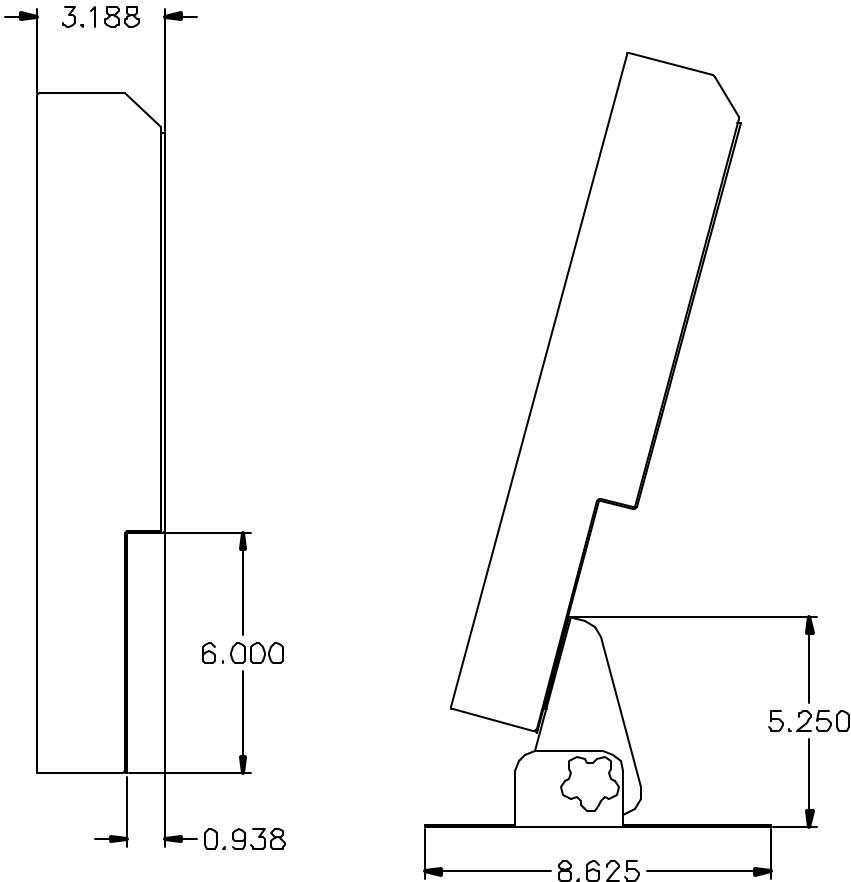

FRONT

RIGHT SIDE

20.0" STAND ALONE LCD MONITOR