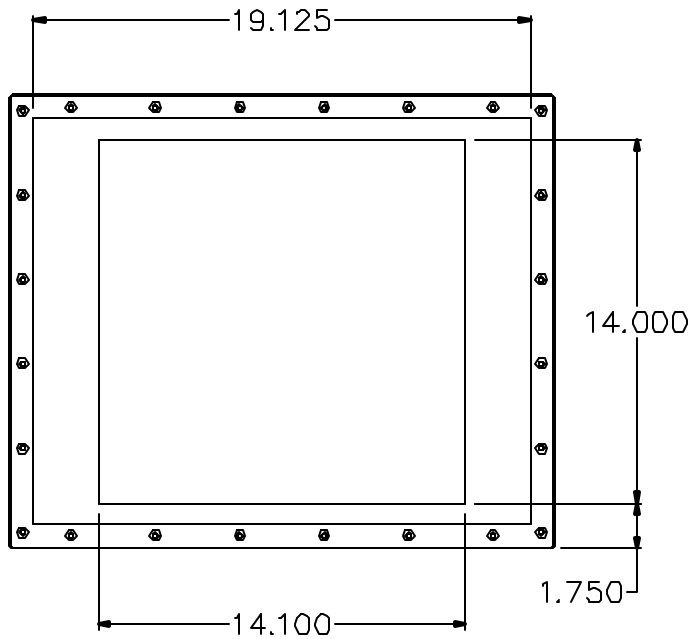

FRONT

RIGHT SIDE

LEFT SIDE

REAR

20.0" PANEL MOUNT PC

IL10  
REV.-2

Ø.250 TYP. 24 PLCS.

IL10-T  
REV.-2