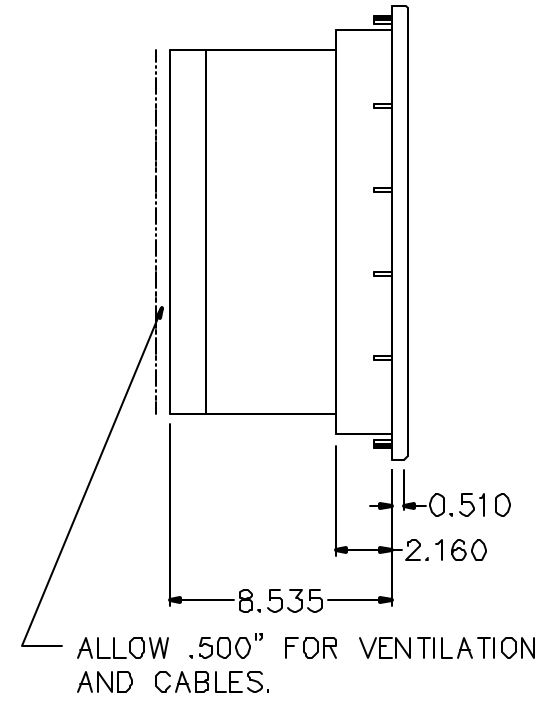

FRONT

RIGHT SIDE

LEFT SIDE

REAR

20.0" PANEL MOUNT PC

IL10  
REV.-2

Ø.250 TYP. 24 PLCS.

IL10-T  
REV.-2