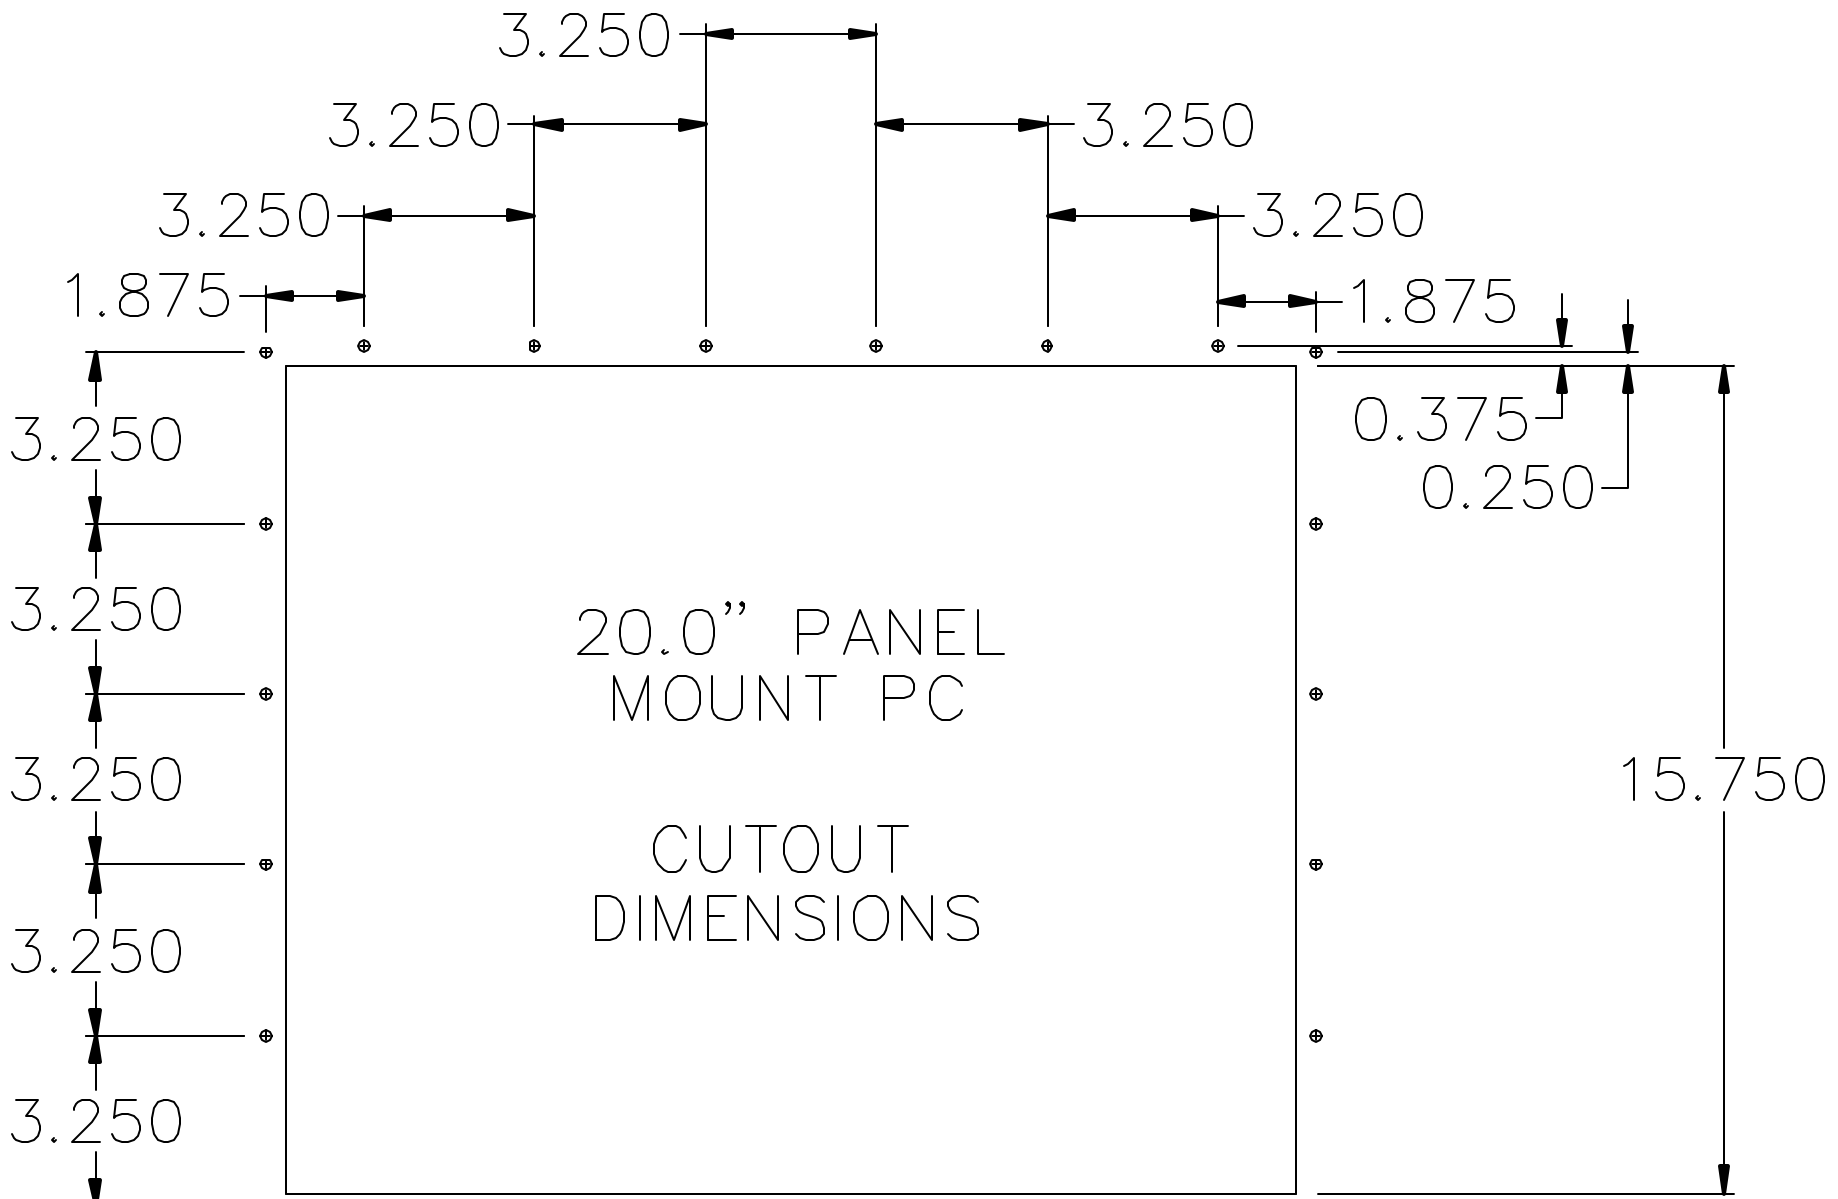

FRONT

RIGHT SIDE

LEFT SIDE

REAR

20.0" PANEL MOUNT PC

IL10  
REV.-2

Ø.250 TYP. 24 PLCS.

IL10-T  
REV.-2