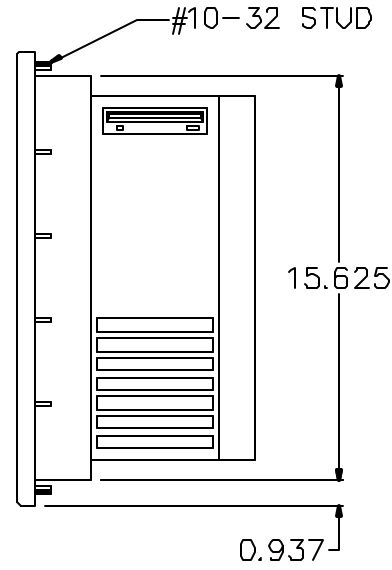

FRONT

RIGHT SIDE

LEFT SIDE

REAR

20.0" PANEL MOUNT PC

IL10  
REV.-2

Ø.250 TYP. 24 PLCS.

IL10-T  
REV.-2