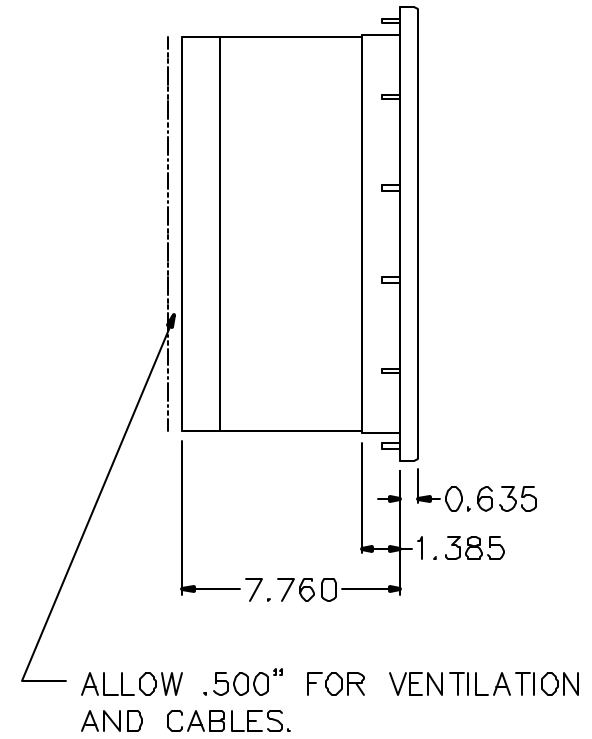

FRONT

RIGHT SIDE

LEFT SIDE

REAR

18.0" PANEL MOUNT PC