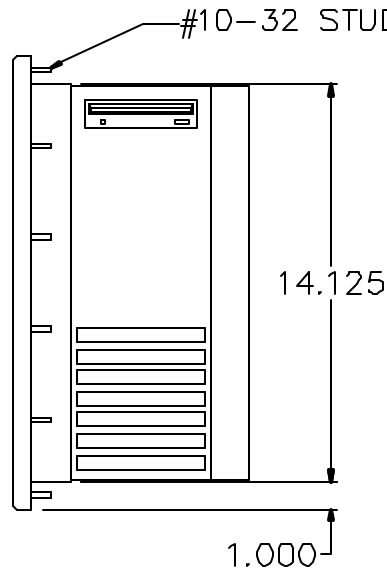

FRONT

RIGHT SIDE

LEFT SIDE

REAR

18.0" PANEL MOUNT PC