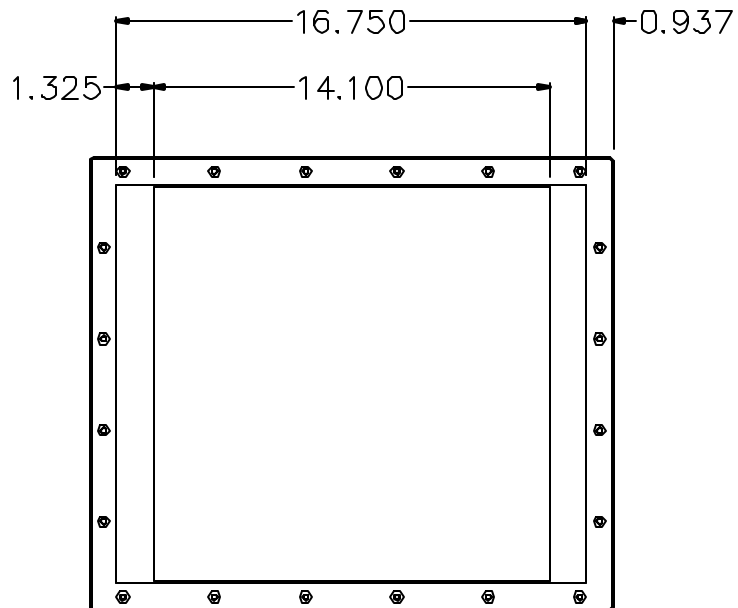

FRONT

RIGHT SIDE

LEFT SIDE

REAR

18.0" PANEL MOUNT PC