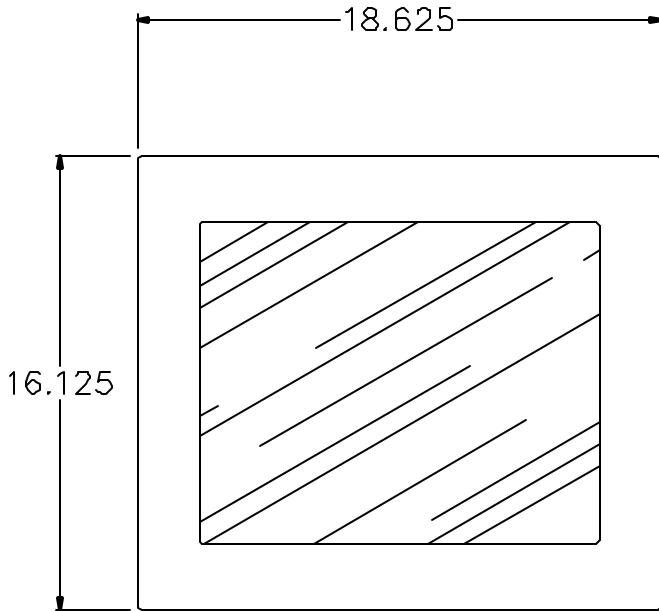

FRONT

RIGHT SIDE

LEFT SIDE

REAR

18.0" PANEL MOUNT PC