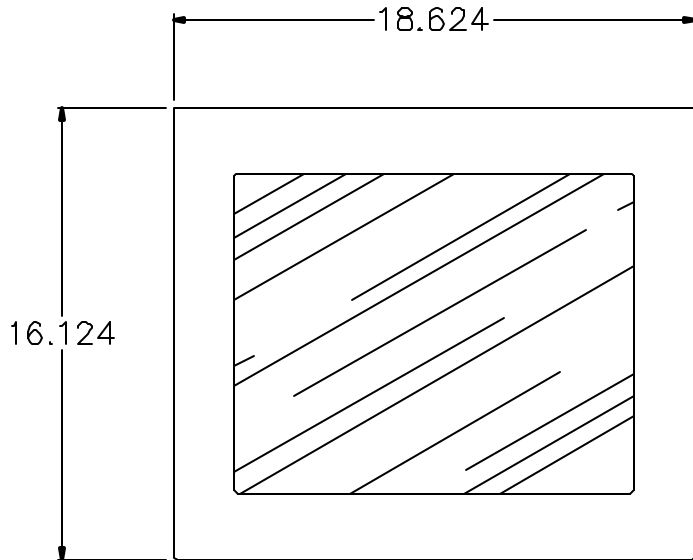

FRONT

RIGHT SIDE

LEFT SIDE

REAR

18.0" PANEL MOUNT LCD MONITOR