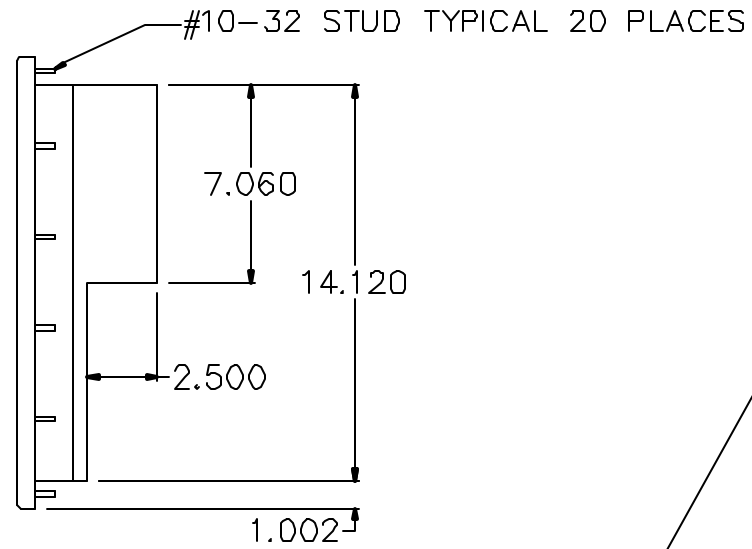

FRONT

RIGHT SIDE

LEFT SIDE

REAR

18.0" PANEL MOUNT LCD MONITOR