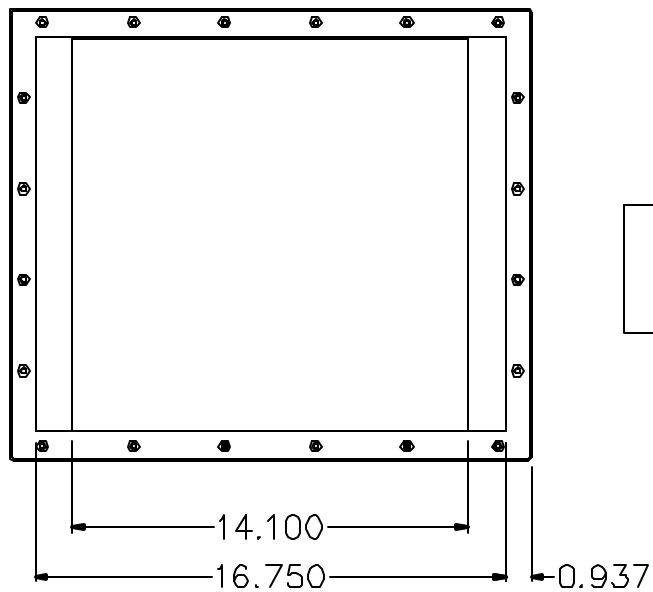

FRONT

RIGHT SIDE

LEFT SIDE

REAR

18.0" PANEL MOUNT LCD MONITOR