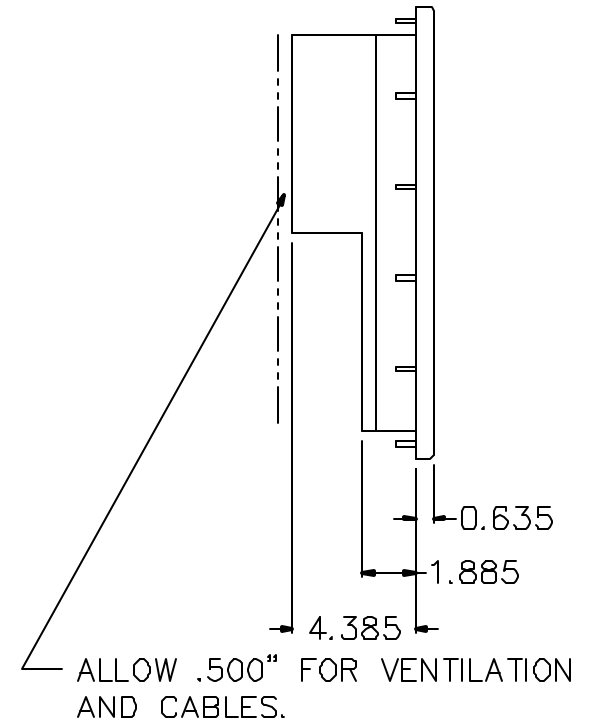

FRONT

RIGHT SIDE

LEFT SIDE

REAR

18.0" PANEL MOUNT LCD MONITOR