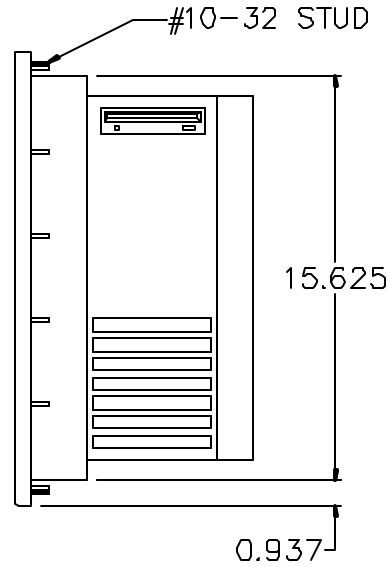

FRONT

RIGHT SIDE

LEFT SIDE

REAR

15.0" COLOR LCD  
 PANEL MOUNT PC  
 W/TOUCH SCREEN KEYBOARD

IL32  
 REV.-2