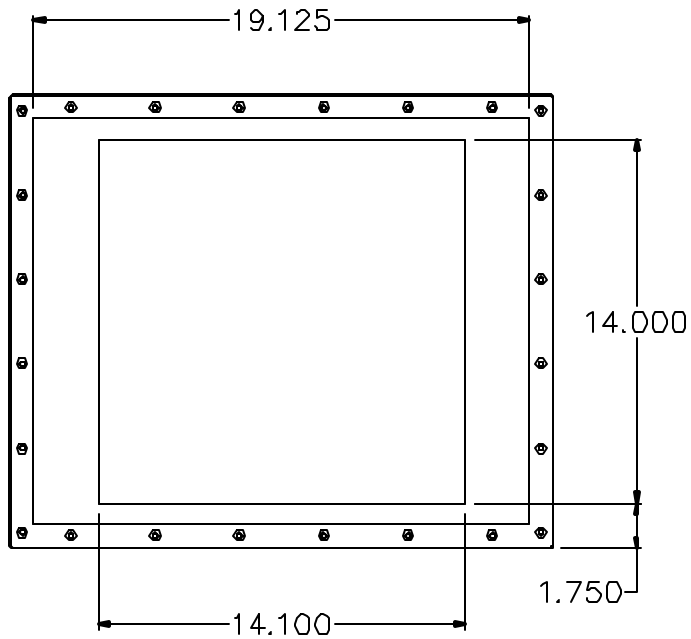

FRONT

RIGHT SIDE

LEFT SIDE

REAR

15.0" COLOR LCD  
 PANEL MOUNT PC  
 W/TOUCH SCREEN KEYBOARD

IL32  
 REV.-2