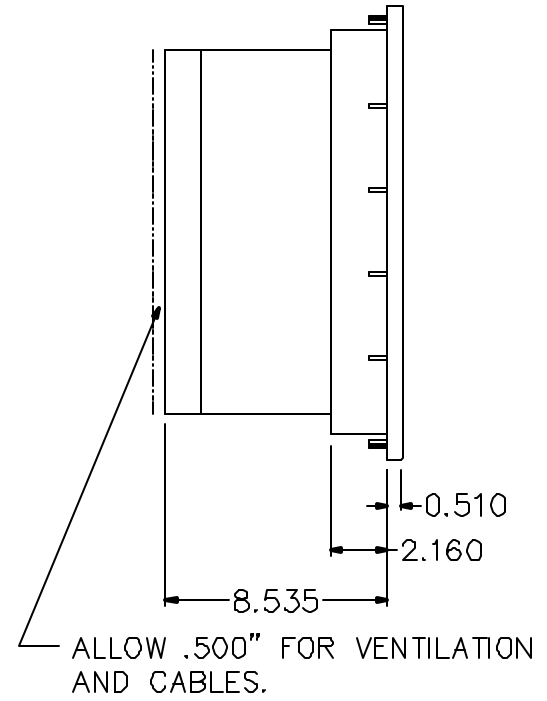

FRONT

RIGHT SIDE

LEFT SIDE

REAR

15.0" COLOR LCD  
 PANEL MOUNT PC  
 W/TOUCH SCREEN KEYBOARD

IL32  
 REV.-2