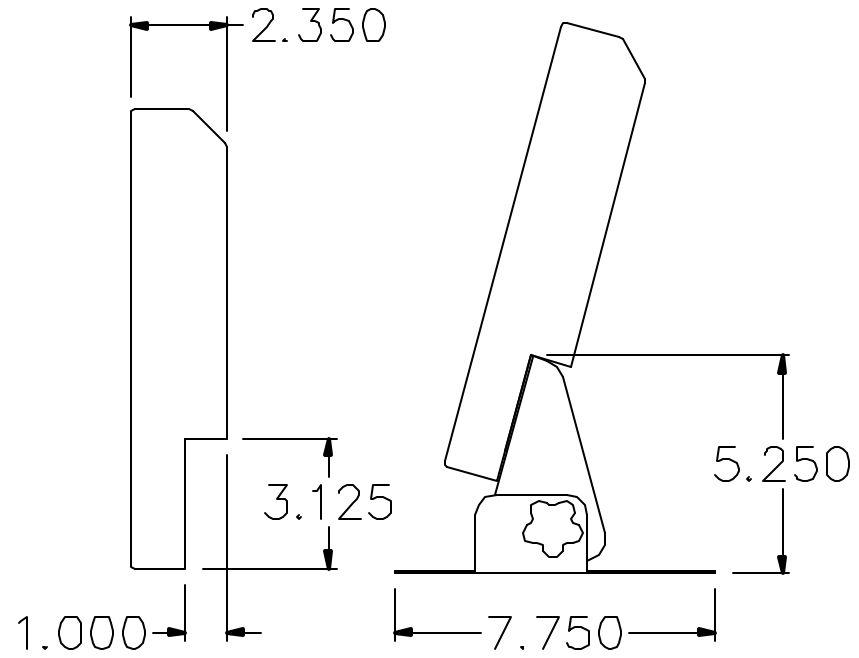

FRONT

RIGHT SIDE

12.1" STAND ALONE LCD MONITOR