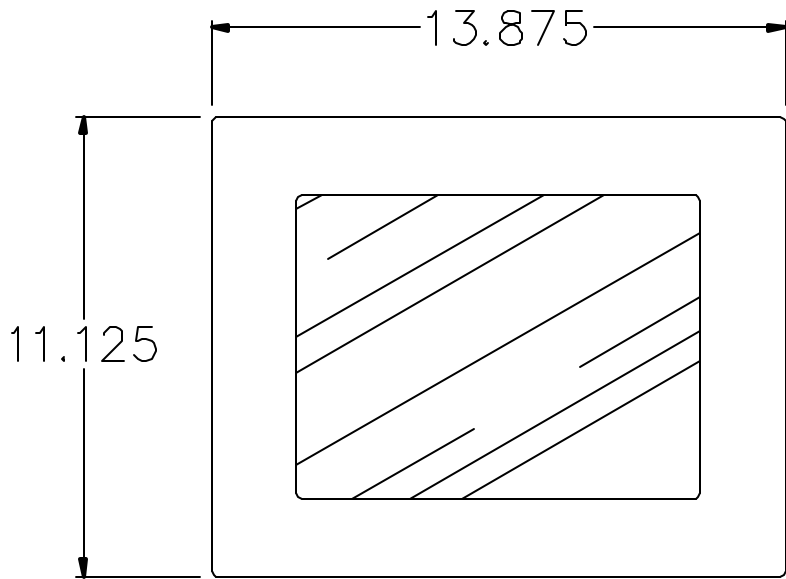

FRONT

RIGHT SIDE

12.1" STAND ALONE LCD MONITOR