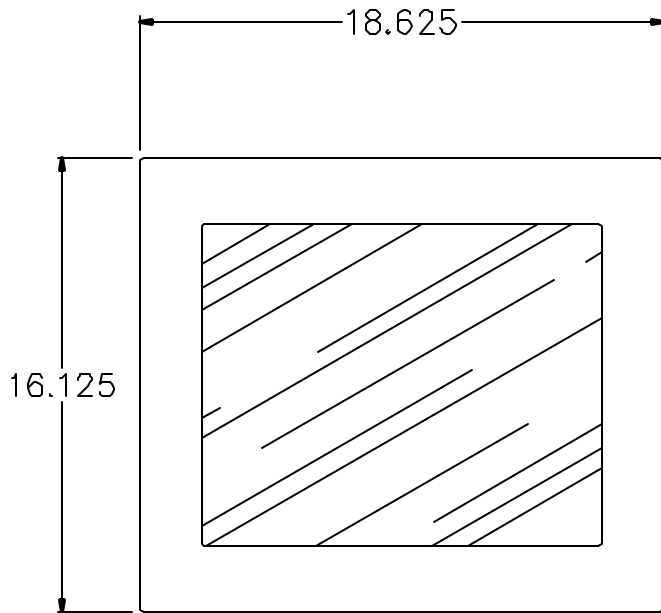

FRONT

RIGHT SIDE

LEFT SIDE

REAR

12.1" COLOR LCD
 PANEL MOUNT PC
 W/TOUCH SCREEN KEYBOARD