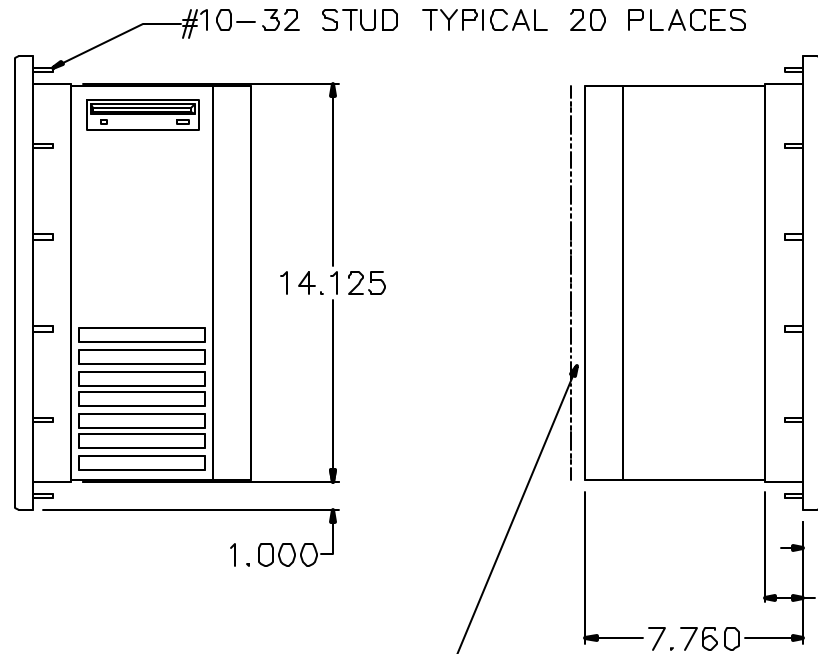

FRONT

RIGHT SIDE

LEFT SIDE

REAR

12.1" COLOR LCD
 PANEL MOUNT PC
 W/TOUCH SCREEN KEYBOARD