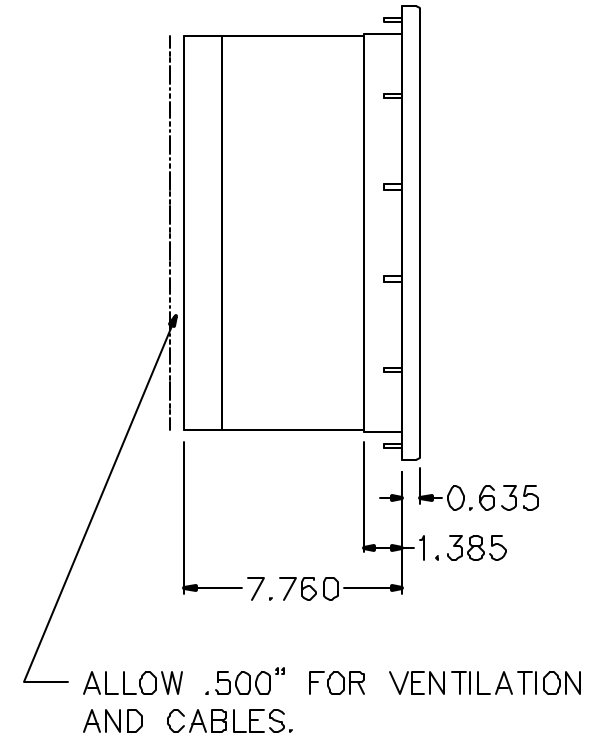

FRONT

RIGHT SIDE

LEFT SIDE

REAR

12.1" COLOR LCD
 PANEL MOUNT PC
 W/TOUCH SCREEN KEYBOARD