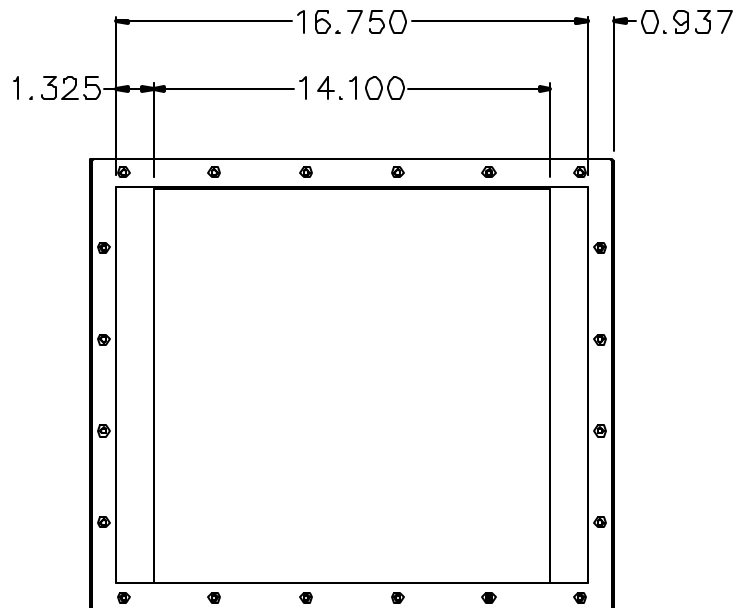

FRONT

RIGHT SIDE

LEFT SIDE

REAR

12.1" COLOR LCD
 PANEL MOUNT PC
 W/TOUCH SCREEN KEYBOARD