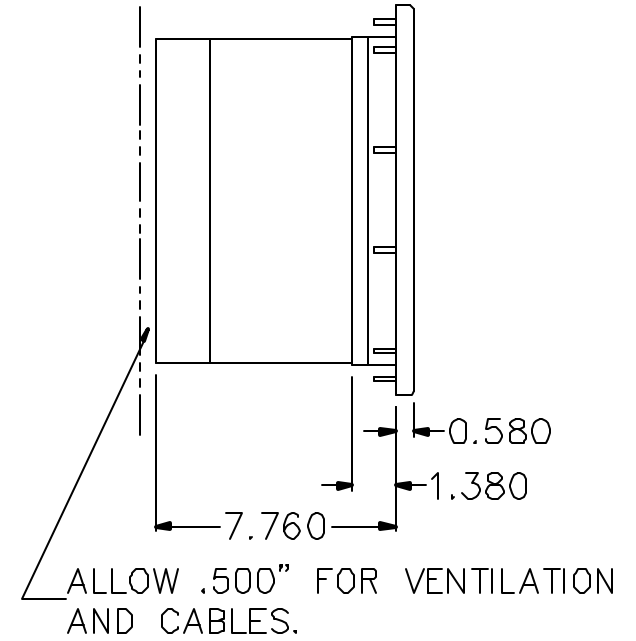

FRONT

RIGHT SIDE

LEFT SIDE

REAR

12.1" PANEL MOUNT PC  
(FULL CHASSIS)