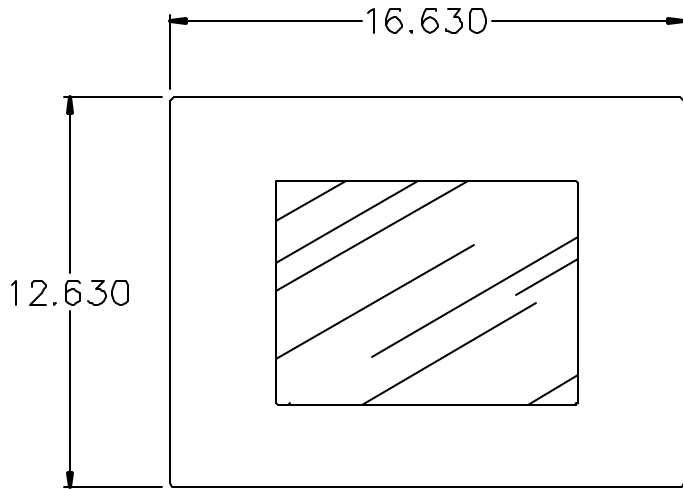

FRONT

RIGHT SIDE

LEFT SIDE

REAR

12.1" PANEL MOUNT PC  
(FULL CHASSIS)