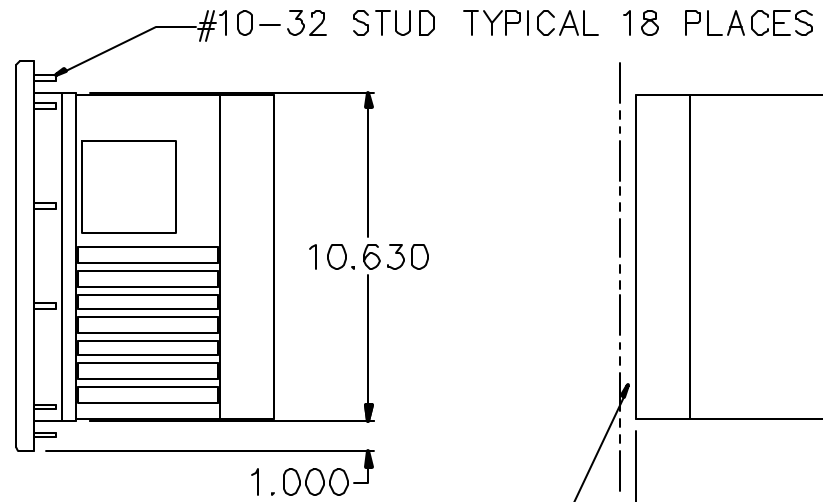

FRONT

RIGHT SIDE

LEFT SIDE

REAR

12.1" PANEL MOUNT PC  
(FULL CHASSIS)