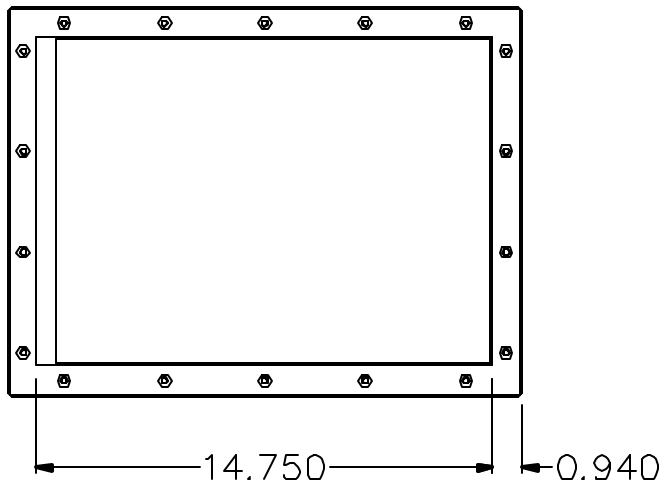

FRONT

RIGHT SIDE

LEFT SIDE

REAR

12.1" PANEL MOUNT PC  
(FULL CHASSIS)