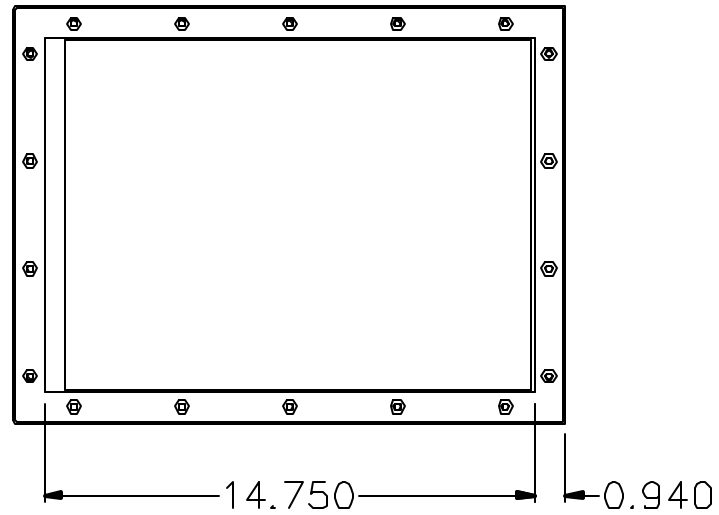

REAR

10.4" PANEL MOUNT PC
(FULL CHASSIS)